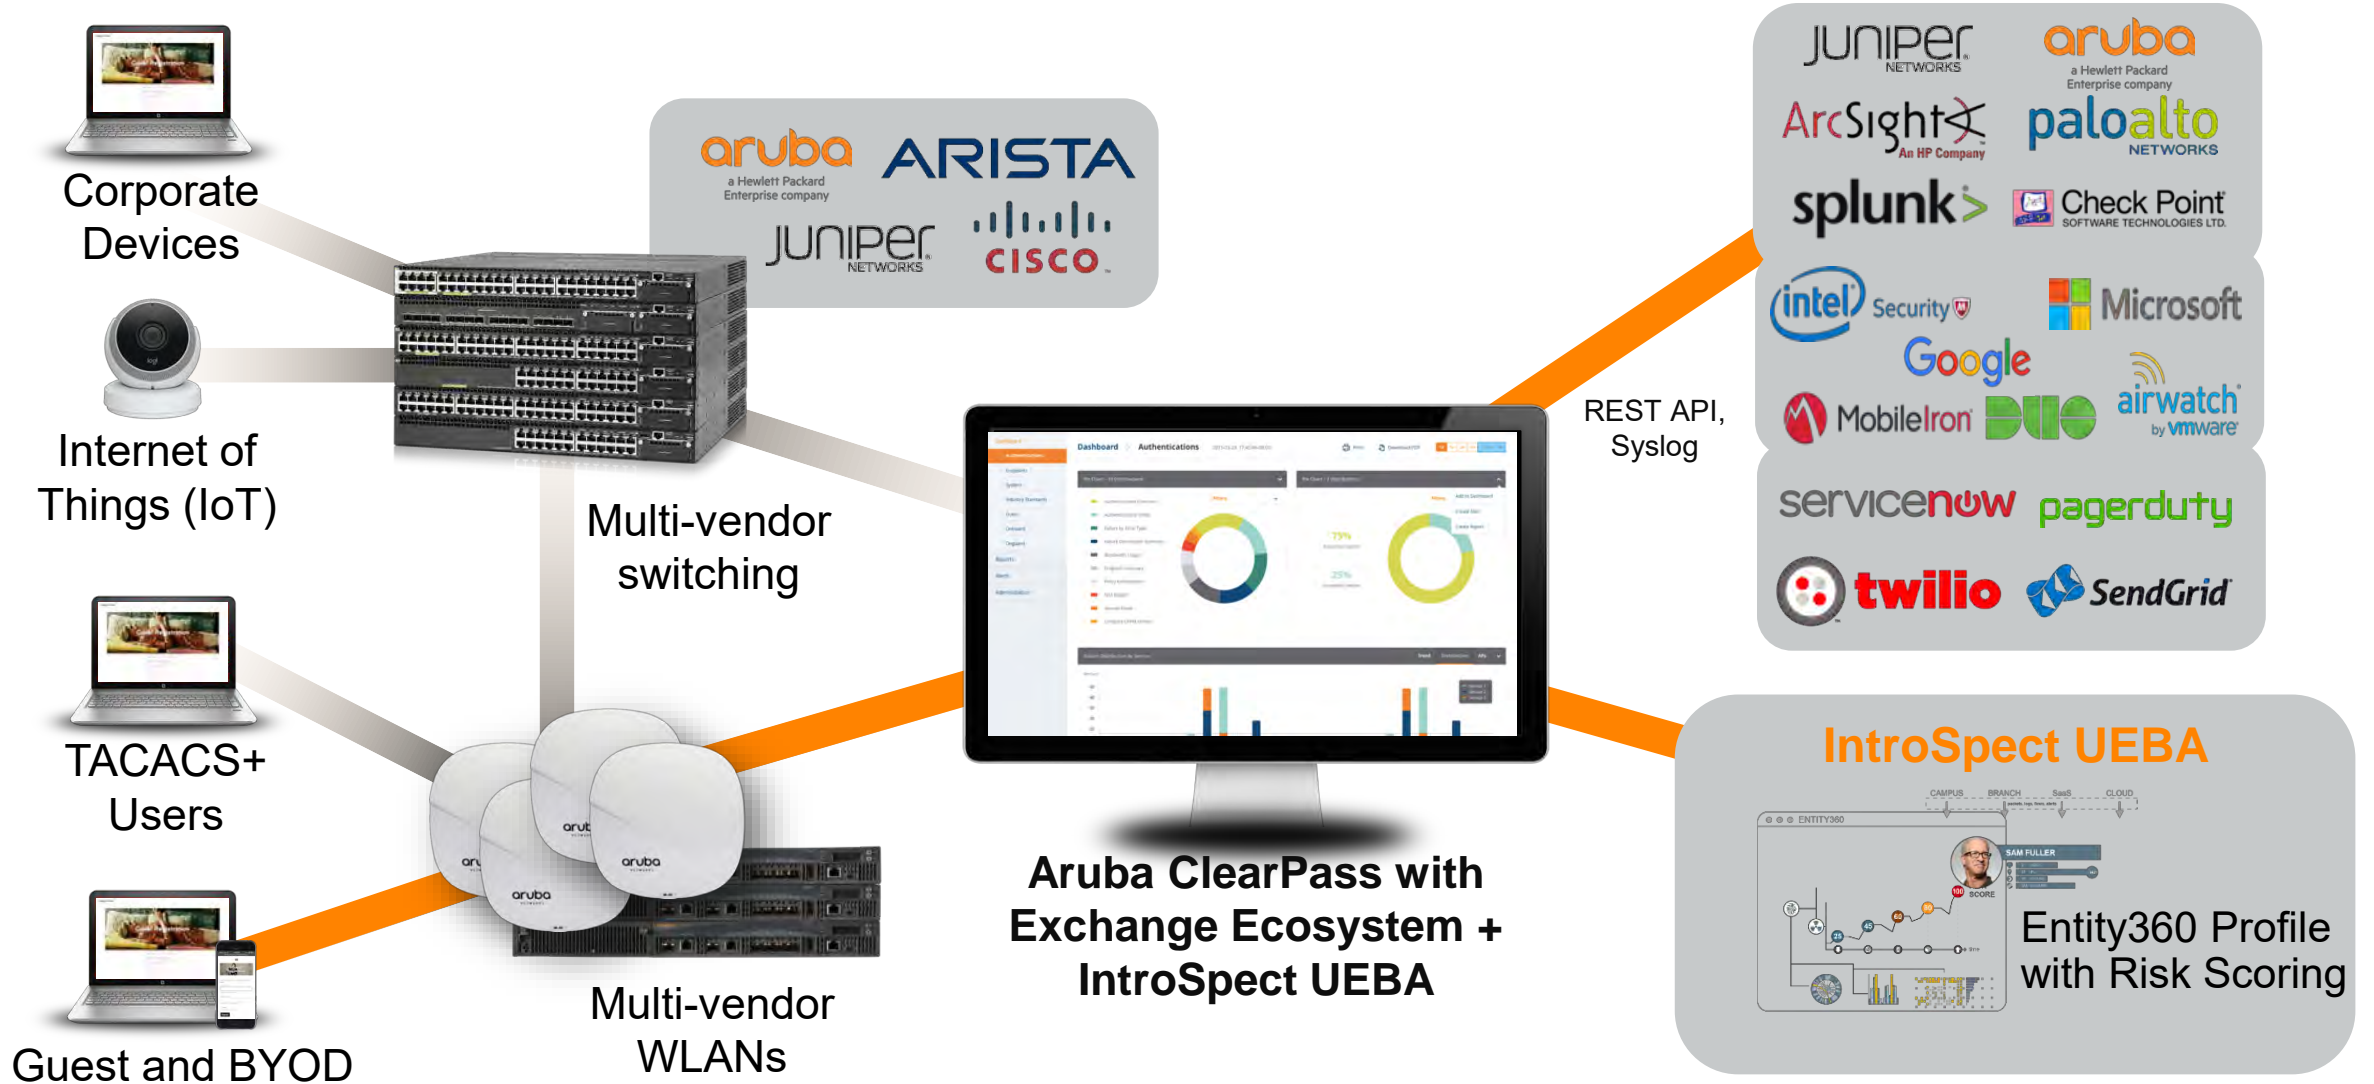

AUTOMATED AND INTELLIGENT NETWORKING

FULLY INTEGRATED ARCHITECTURE

Faster detection,
diagnosis, and resolution

Easy automation,
control, integration

Unmatched
network
assurance

Immediate
visibility into
what's happening

Rapidly Evolving Security Landscape

What is Aruba 360 Secure Fabric?

Analytics-Driven Active Cyber Protection

Rapidly Evolving Security Landscape

End to End Policy Management

Clearpass: End to End Controls

Clearpass + IntroSpect UEBA = Protection

A man and a woman in business attire are sitting at a desk, looking at a tablet together. The man is wearing glasses and a suit, and the woman is also wearing a suit. They are both smiling and appear to be in a collaborative work environment. A laptop and a glass of water are visible on the desk in the foreground.