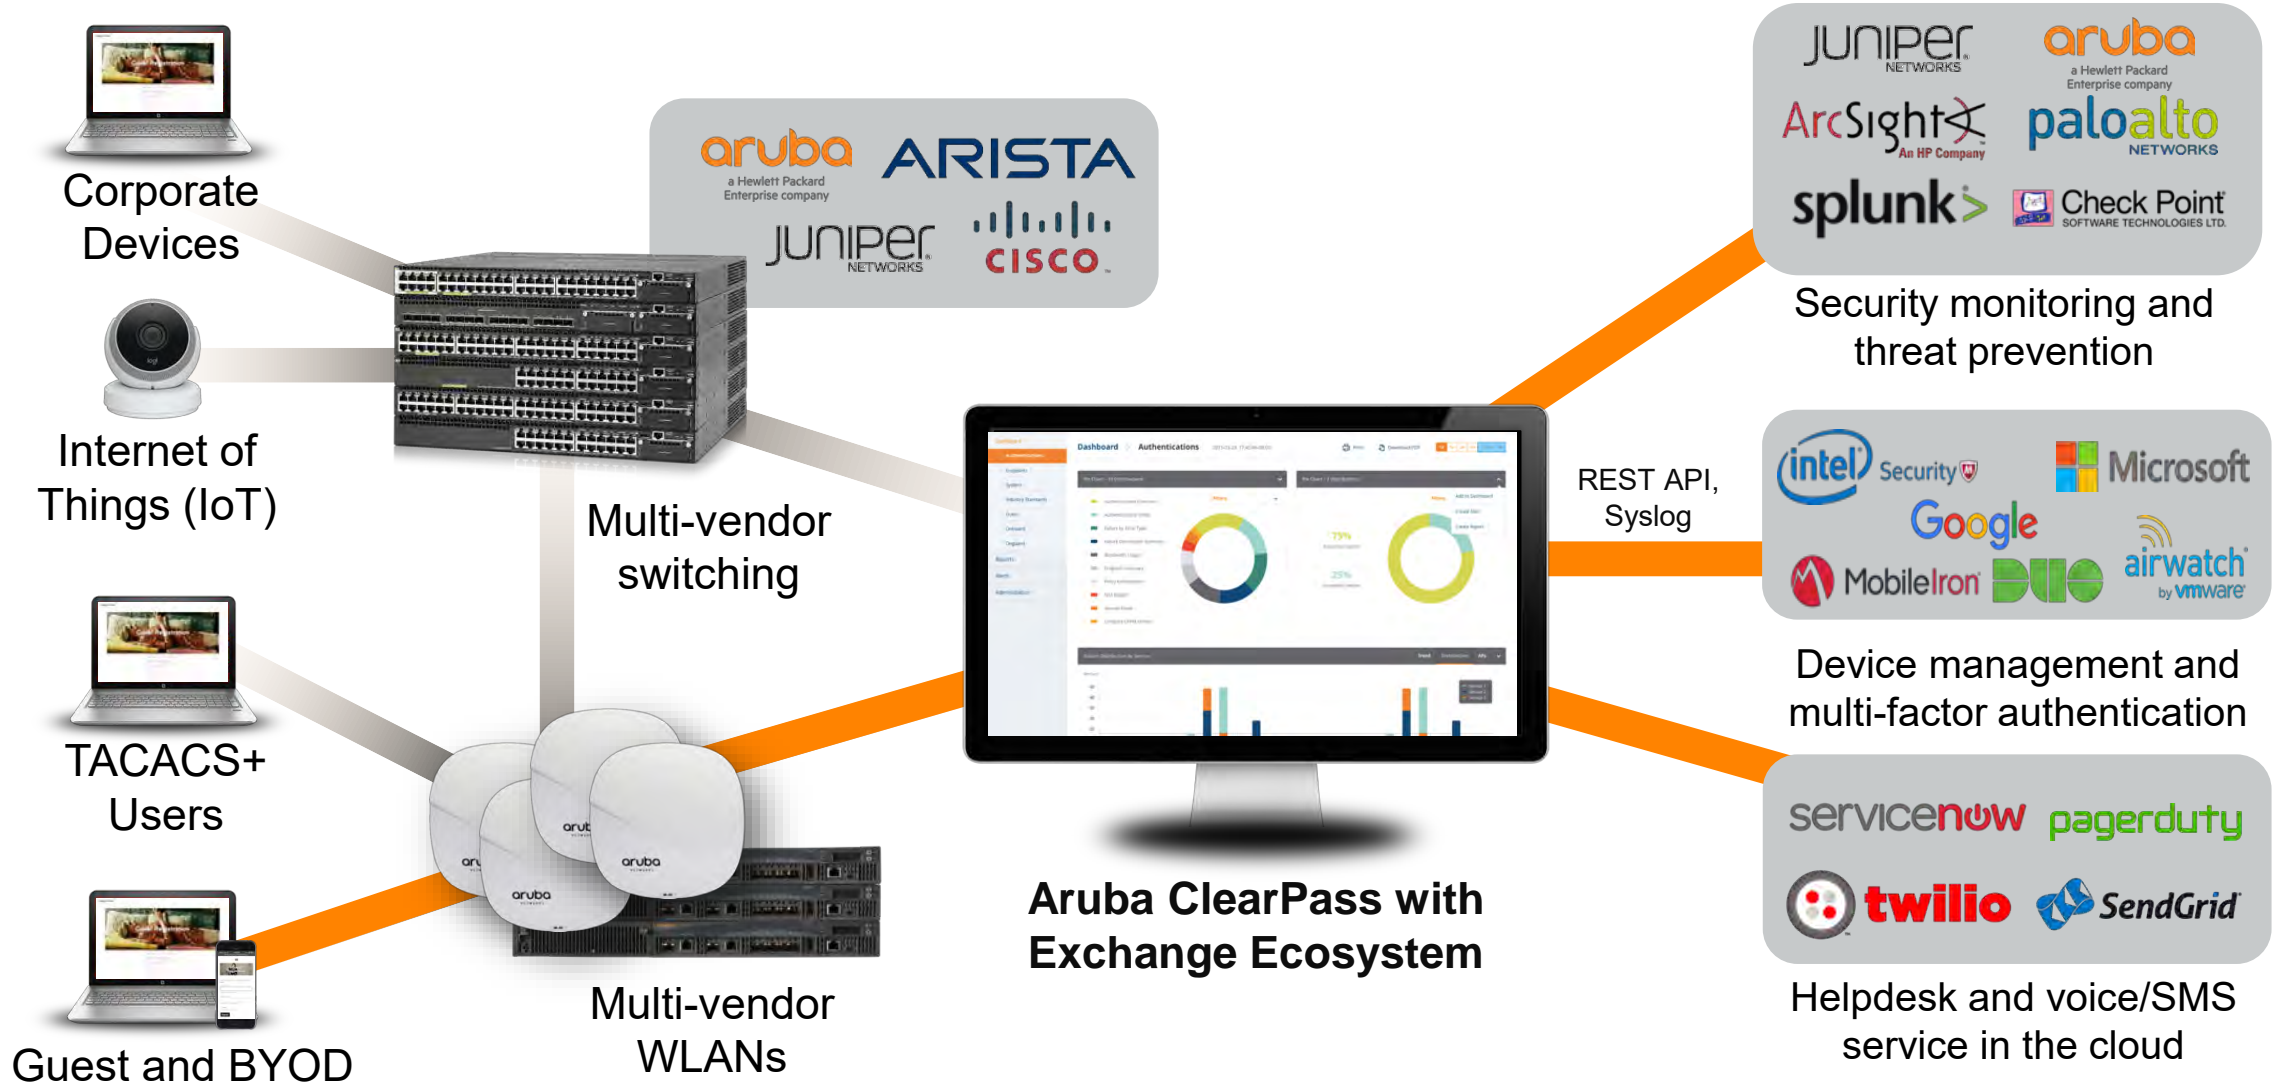

AUTOMATED AND INTELLIGENT NETWORKING

FULLY INTEGRATED ARCHITECTURE

Faster detection,
diagnosis, and resolution

Easy automation,
control, integration

Unmatched
network
assurance

Immediate
visibility into
what's happening

Rapidly Evolving Security Landscape

What is Aruba 360 Secure Fabric?

Analytics-Driven Active Cyber Protection

Rapidly Evolving Security Landscape

End to End Policy Management

Clearpass: End to End Controls

Clearpass + IntroSpect UEBA = Protection

A man and a woman in business attire are sitting at a desk, looking at a tablet together. The man is wearing glasses and a suit, and the woman is also wearing a suit. They are both smiling and appear to be in a collaborative work environment. A laptop and a glass of water are visible on the desk in the foreground.