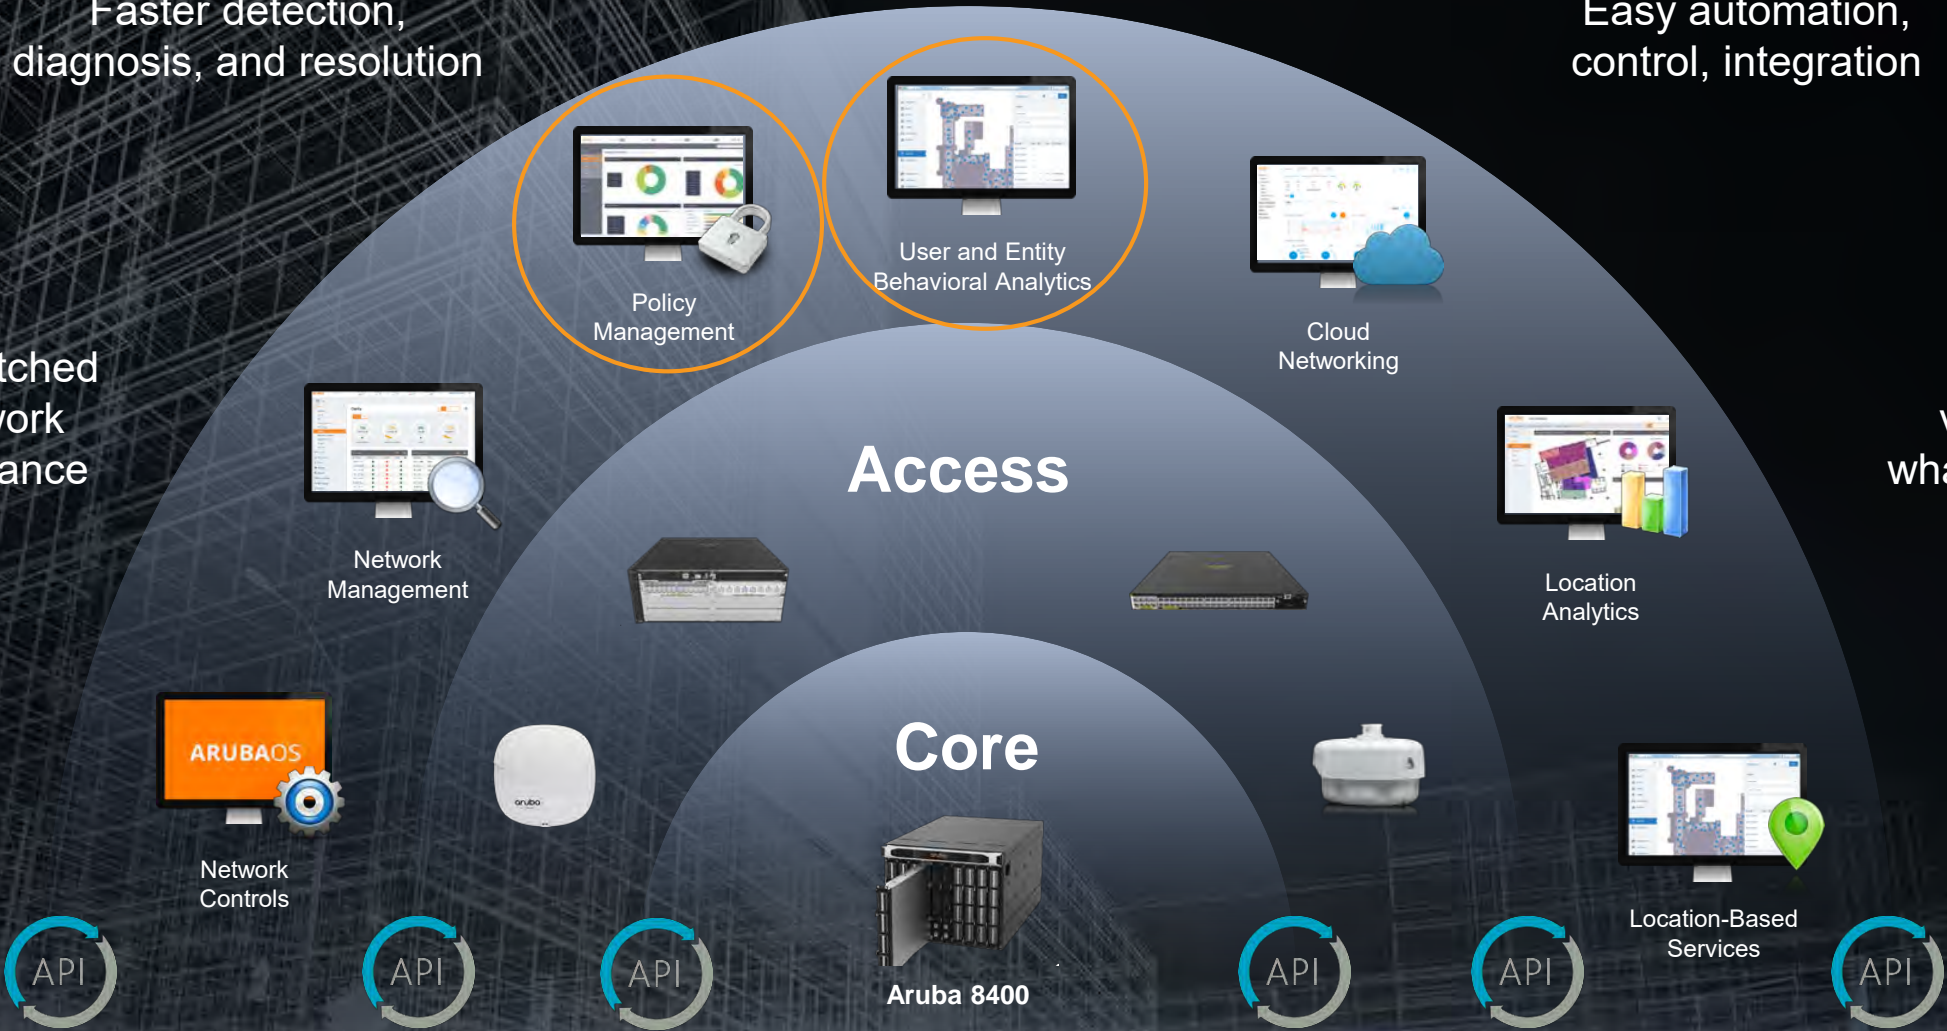

AUTOMATED AND INTELLIGENT NETWORKING

FULLY INTEGRATED ARCHITECTURE

Faster detection,
diagnosis, and resolution

Easy automation,
control, integration

Unmatched
network
assurance

Immediate
visibility into
what's happening

Rapidly Evolving Security Landscape

What is Aruba 360 Secure Fabric?

Analytics-Driven Active Cyber Protection

Rapidly Evolving Security Landscape

End to End Policy Management

Clearpass: End to End Controls

Clearpass + IntroSpect UEBA = Protection

A man and a woman in business attire are sitting at a desk, looking at a tablet together. The man is wearing glasses and a suit, and the woman is also wearing a suit. They are both smiling and appear to be in a collaborative work environment. A laptop and a glass of water are visible on the desk in the foreground.